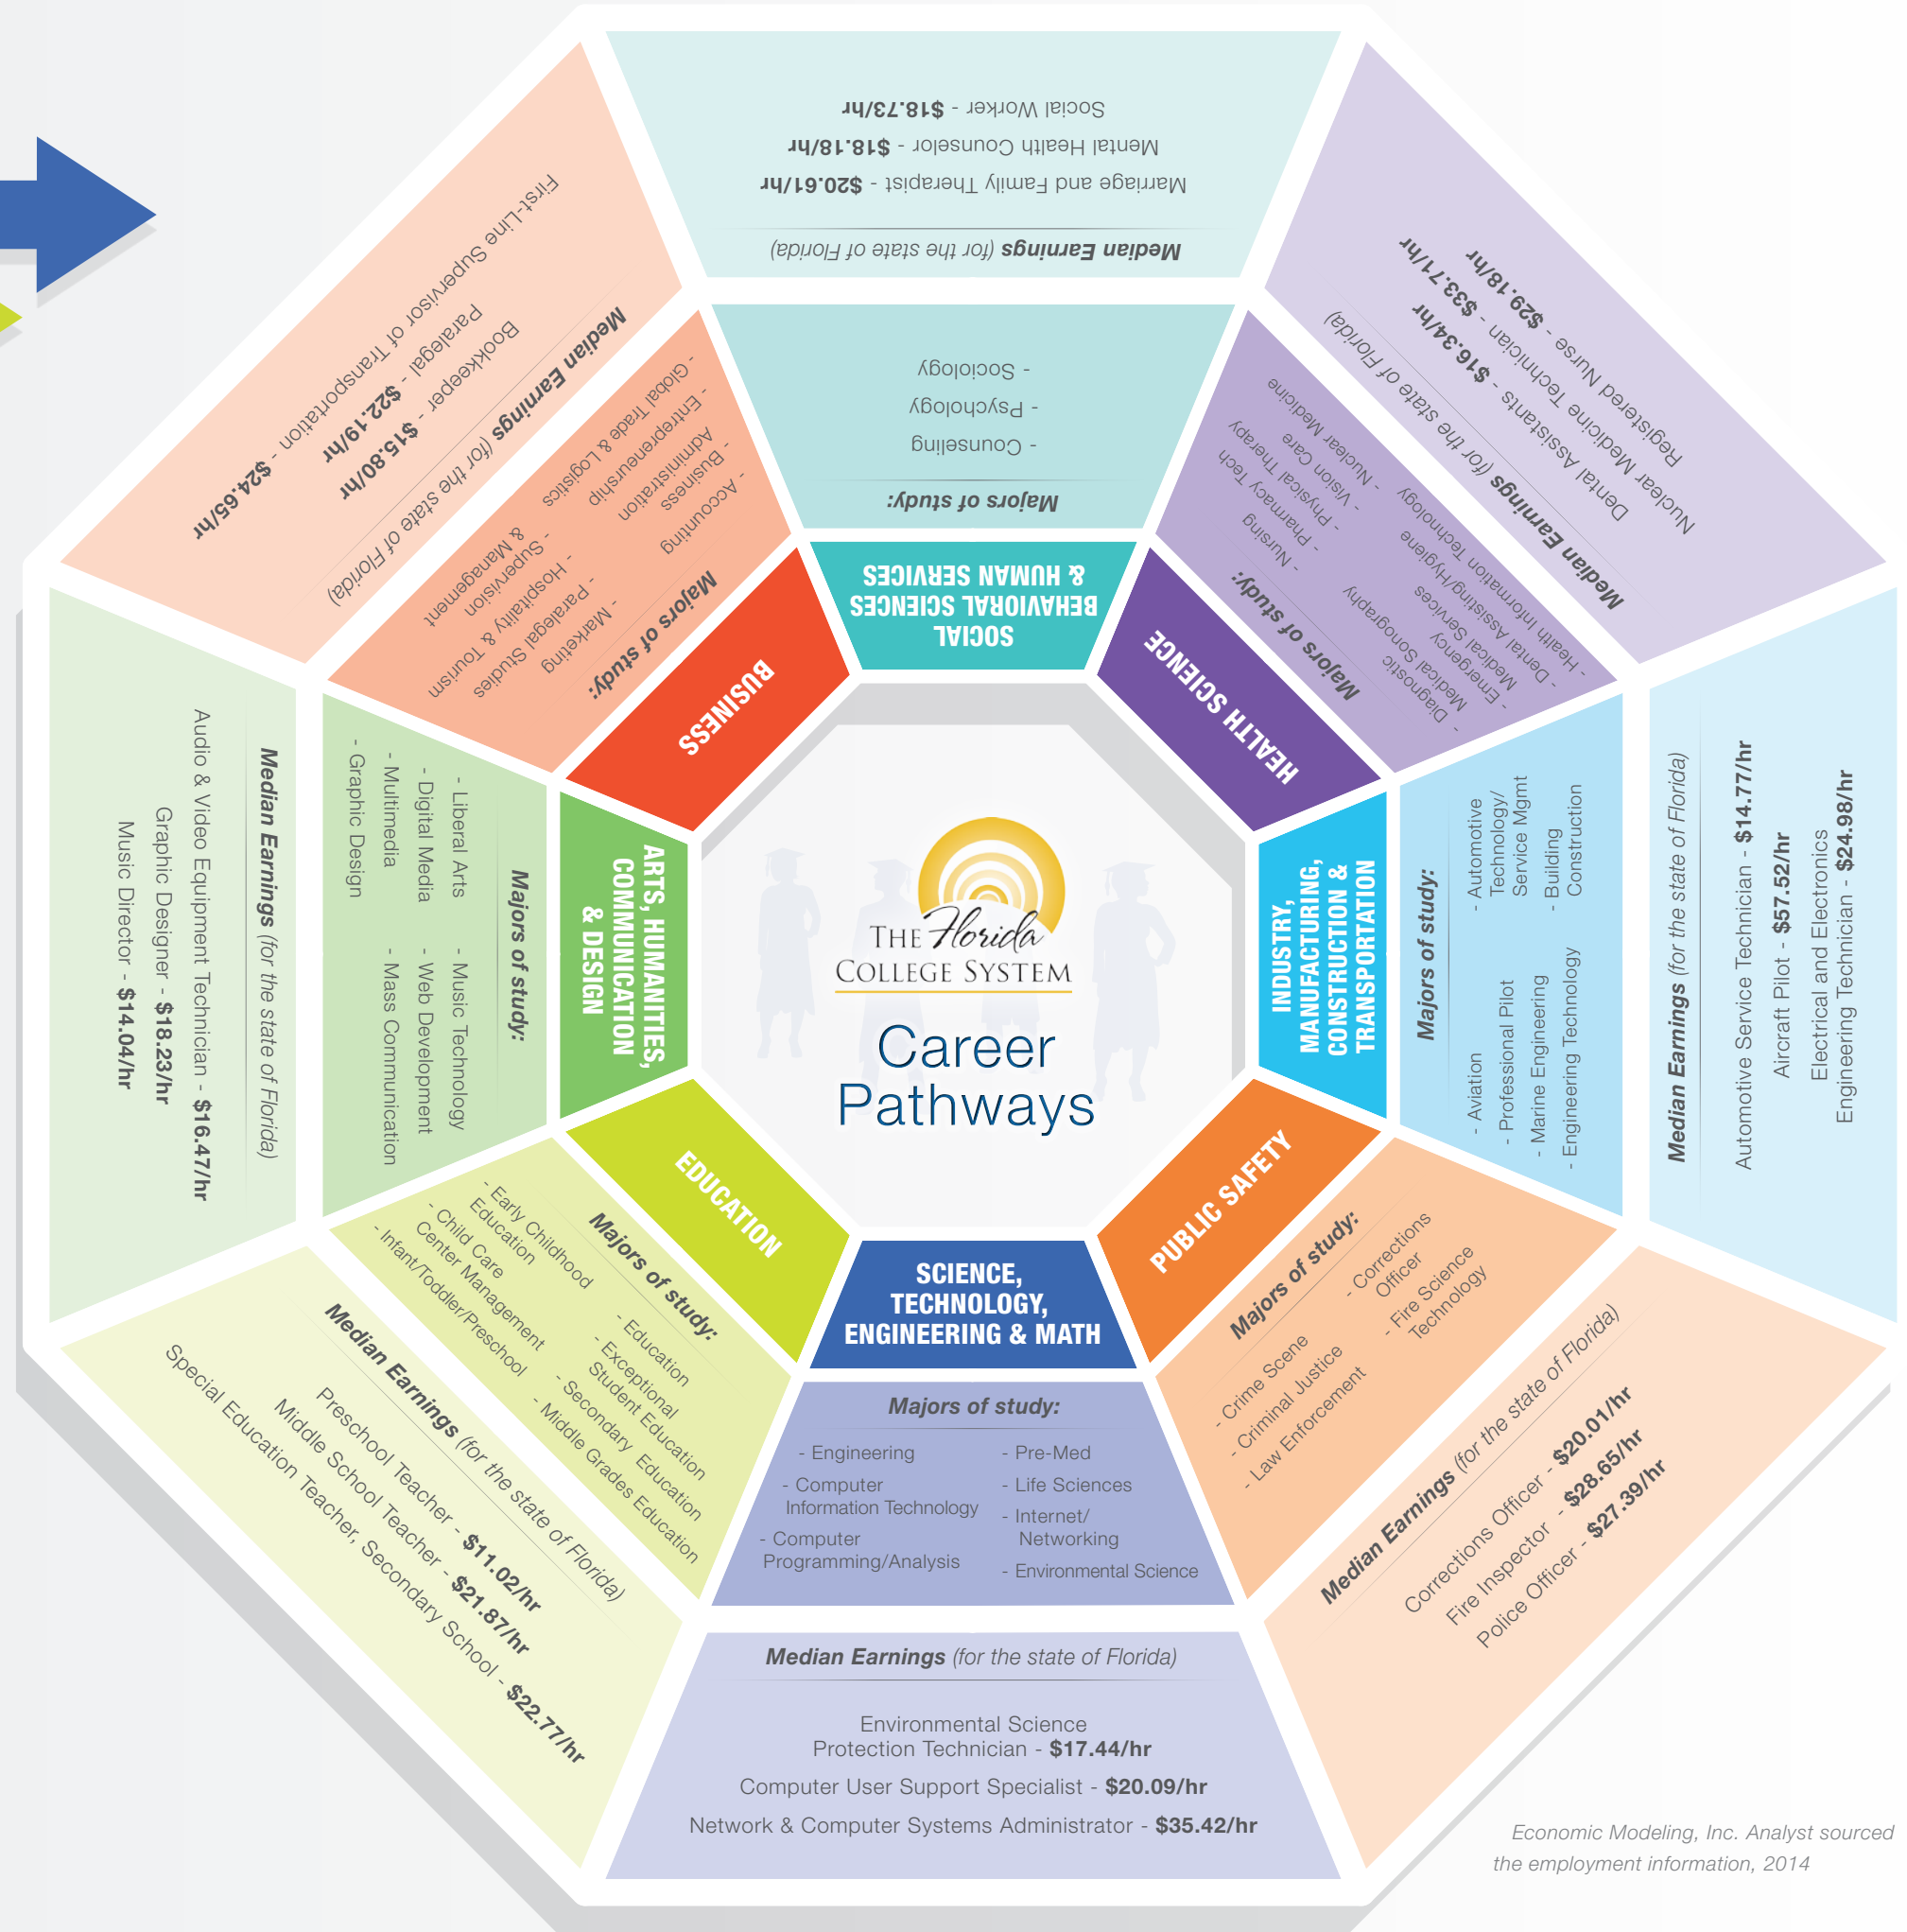

Source: "Higher Education Pays: Measuring the Economic Security of Florida's Postsecondary Graduates" a study created through a partnership with the State of Florida and College Measures, 2014.